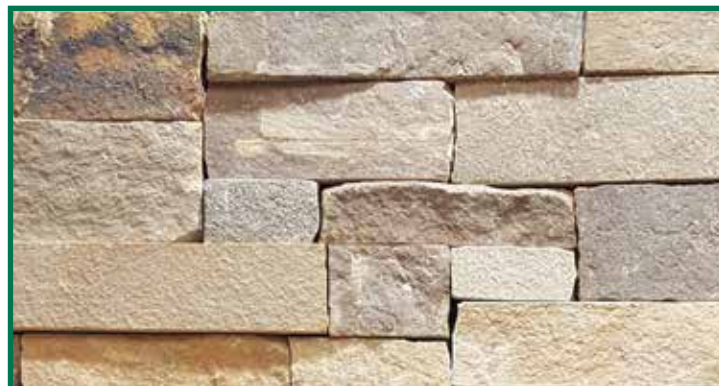

HEARTHSTEAD LEDGE

NATURAL THIN STONE

Since 1967

FREDERICK BLOCK
Brick & Stone

CHARACTERISTICS

ORIGIN:	China
GEOLOGY:	Sandstone
COLOR RANGE:	Tan, Brown, Rust, Buff, Gray
FINISH:	Weathered Face, Sawn Top, Bottom, and Back
DIMENSIONS:	Piece size varies, roughly square/rectangle, with average: Lengths – 4" to 24" Heights – 2", 3", & 4" (Uniform) Thickness – ¾" to 1½"
WEIGHT:	~15 lbs/SF
COVERAGE:	Flats available in 100SF boxes. Corners available in 65LF boxes.

FEATURES & BENEFITS

Hearthstead Ledge is a traditional weathered fieldstone with subtle variations of tans, grays, and browns. This affordable offering is priced competitively against manufactured veneers – allowing all the benefits and cost savings with the incomparable beauty and timeless appeal of a natural product.

Hearthstead Ledge can be installed above or below grade and usually does not require footers or additional support. Check with local building codes before installing material. This durable material is suitable for interior and exterior use.